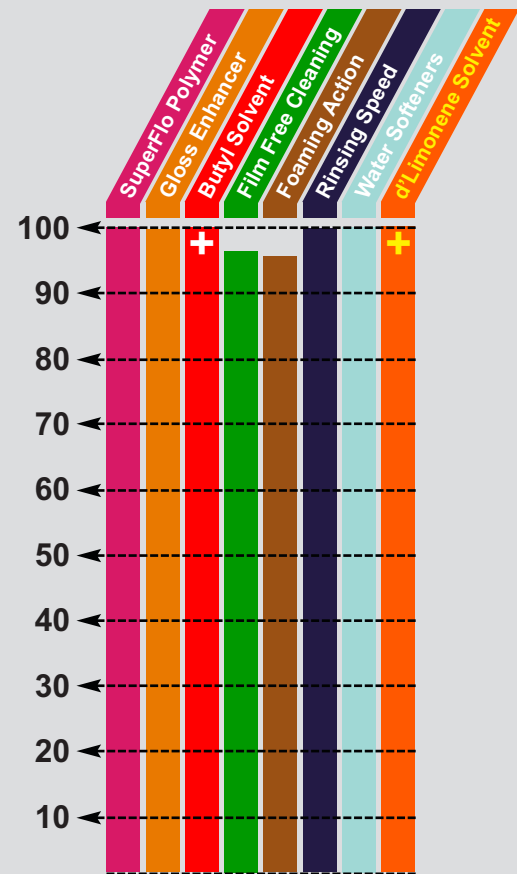

HOUSE WASH

Limonene

**55 GALLONS
SALE \$149.00**

Citrus Solvent house wash for vinyl, aluminum and wood siding.

One drum pak of LIMONENE makes **55 GALLONS** of a Severe Duty Extract.

Contains a heavy concentration of butyl solvents, 'buffered' heavy duty builders, surfactants, 'quick rinse' agents and silicone based gloss enhancers.

Available Sizes:

- 55 Gallon Drum Pak #LIM55 ~~\$164.00~~
- 30 Gallon Drum Pak #LIM30 \$ 97.50
- 5 Gallon Drum Pak #LIM5 \$ 50.00

SHIPPING INCLUDED

To determine which product is best suited for you visit our website at www.envirospec.com